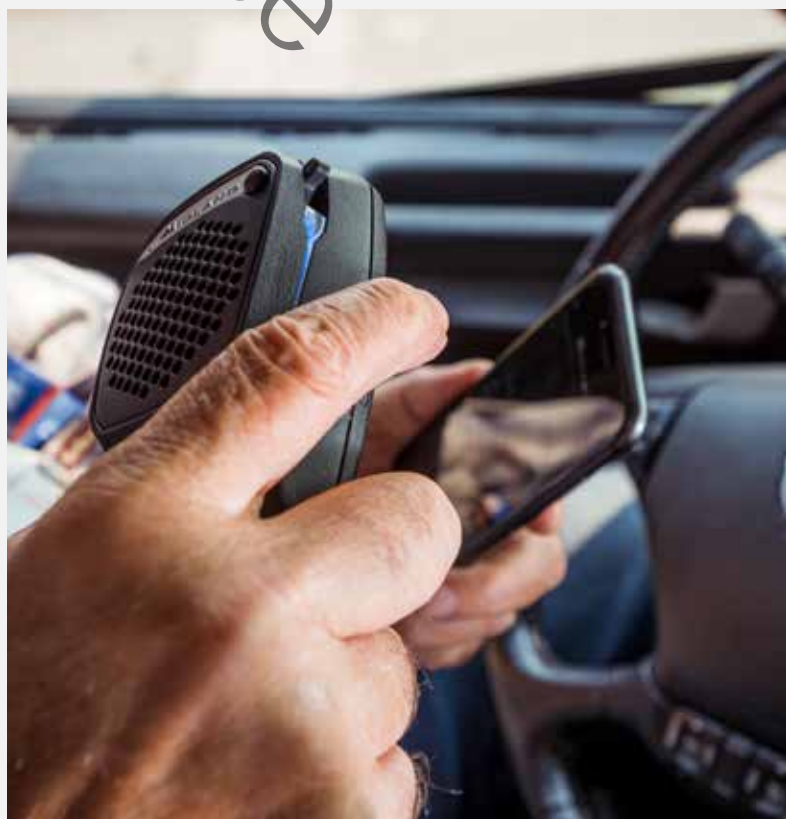

DIGITAL PTT

3W

EXTRA LOUD SPEAKER

DSP

FOR AN EXCELLENT VOICE IN TX

HANDS-FREE PHONE

LISTEN TO MUSIC

CBTALK App allows you to add to the analogue channels another 80 digital channels up to 100 km away\*. Alternatively, select group mode, choose the one of your language and communicate with online users without distance limits. You can see them in real time on the map and report speed cameras, traffic or accidents, thanks to the geolocalized voice emergency signal.